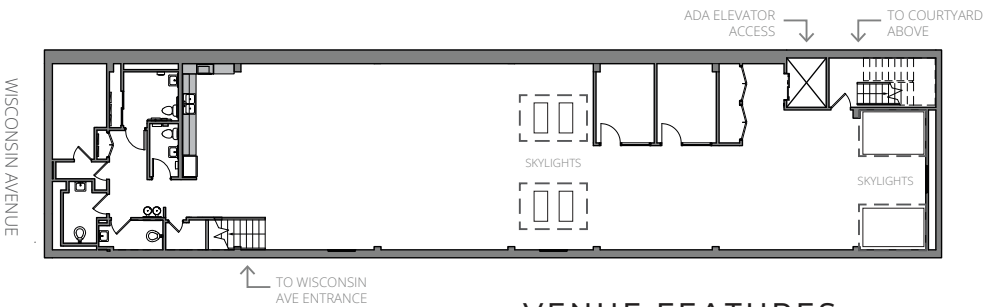

FATHOM GALLERY

GEORGETOWN

MODERN AND SLEEK, THIS VENUE IS PERFECT FOR COCKTAIL PARTIES, ART SHOWS, CORPORATE EVENTS, AND WEDDINGS.

VENUE FEATURES:

- 3,530 SQ. FT. INDOOR GALLERY
- 800 SQ. FT. OUTDOOR COURTYARD
- 4 RESTROOMS
- 30 GHOST CHAIRS
- 3 COCKTAIL HIGH-TOP TABLES
- KITCHEN PREP AREA
- ADA ACCESSIBILITY
- SONOS SOUND SYSTEM
- GALLERY PHOTOS
- PRINTING, FRAMING, & MOUNTING FOR UP TO 8 PHOTOS